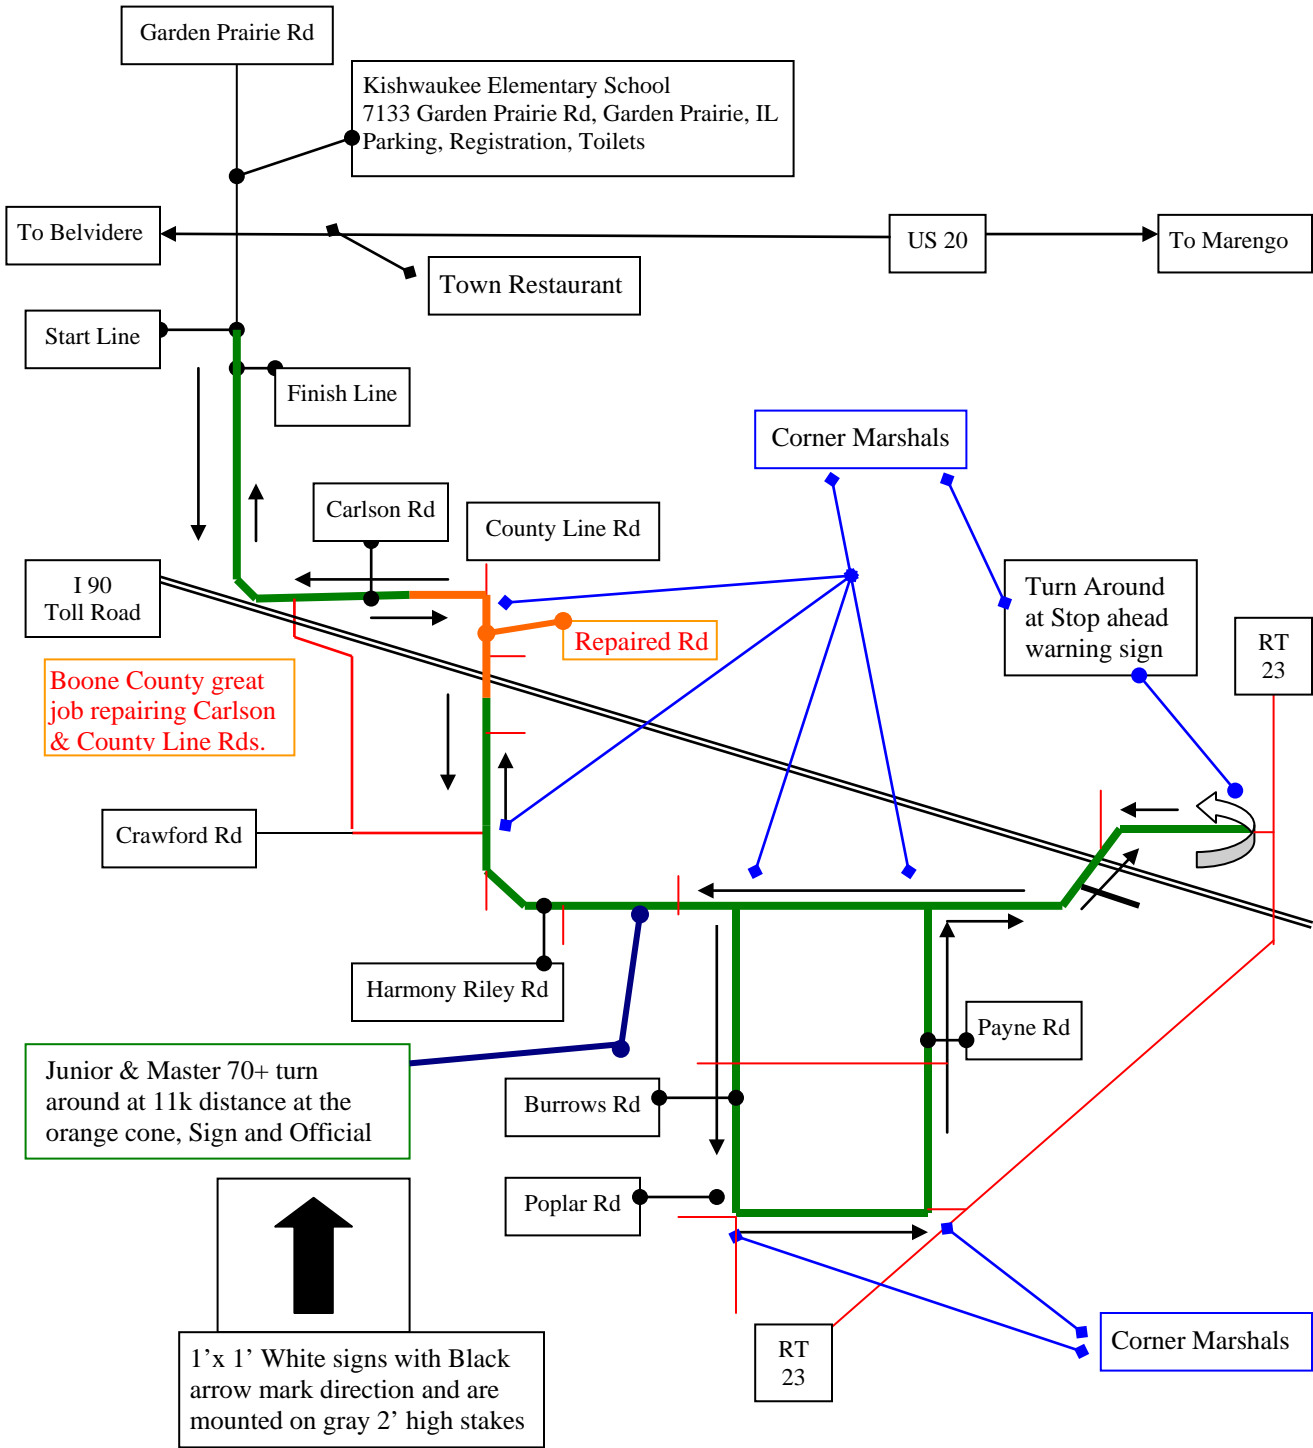

39Km MATTS 2012
Garden Prairie, IL Course map
September 15, 2012

Two lane roads are open to vehicle traffic, ride on right side of right lane, no drafting, pass riders when safe, no pack riding.

North
Map not to scale
Distance Approximately 39K